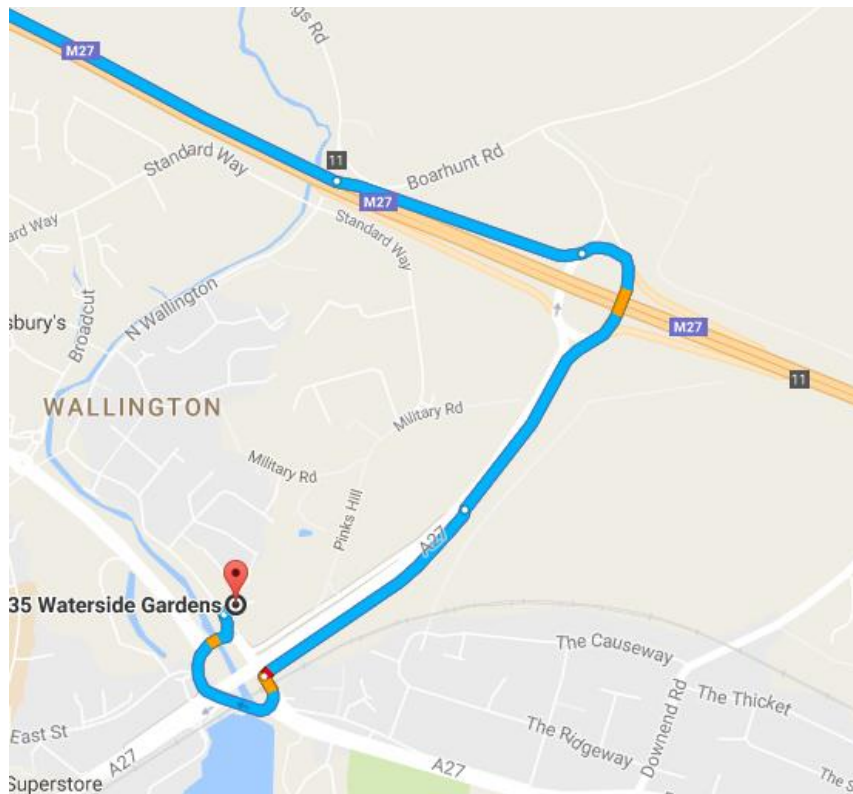

By Road to Design Unlimited

- Leave the M27 at Junction 11 signposted Fareham Central/Gosport
- Continue on the A27, use the left lane slip road to Fareham
- At the roundabout, take the 5th exit onto Wallington Shore Road
- Turn right into Waterside Gardens
- Wallington House is on your right-hand side.
- Continue around Wallington House - Visitor parking is situated at the back of the building.

Wallington House, 35A Waterside Gardens, Fareham, Hampshire, PO16 8SD - 01329 282 444

By Rail or Air

Getting to Design Unlimited could not be easier.

Our closest train station in Fareham – which has fast links to London.

Our closest airport is Southampton with London Gatwick and London Heathrow being under 1hr 30mins away.